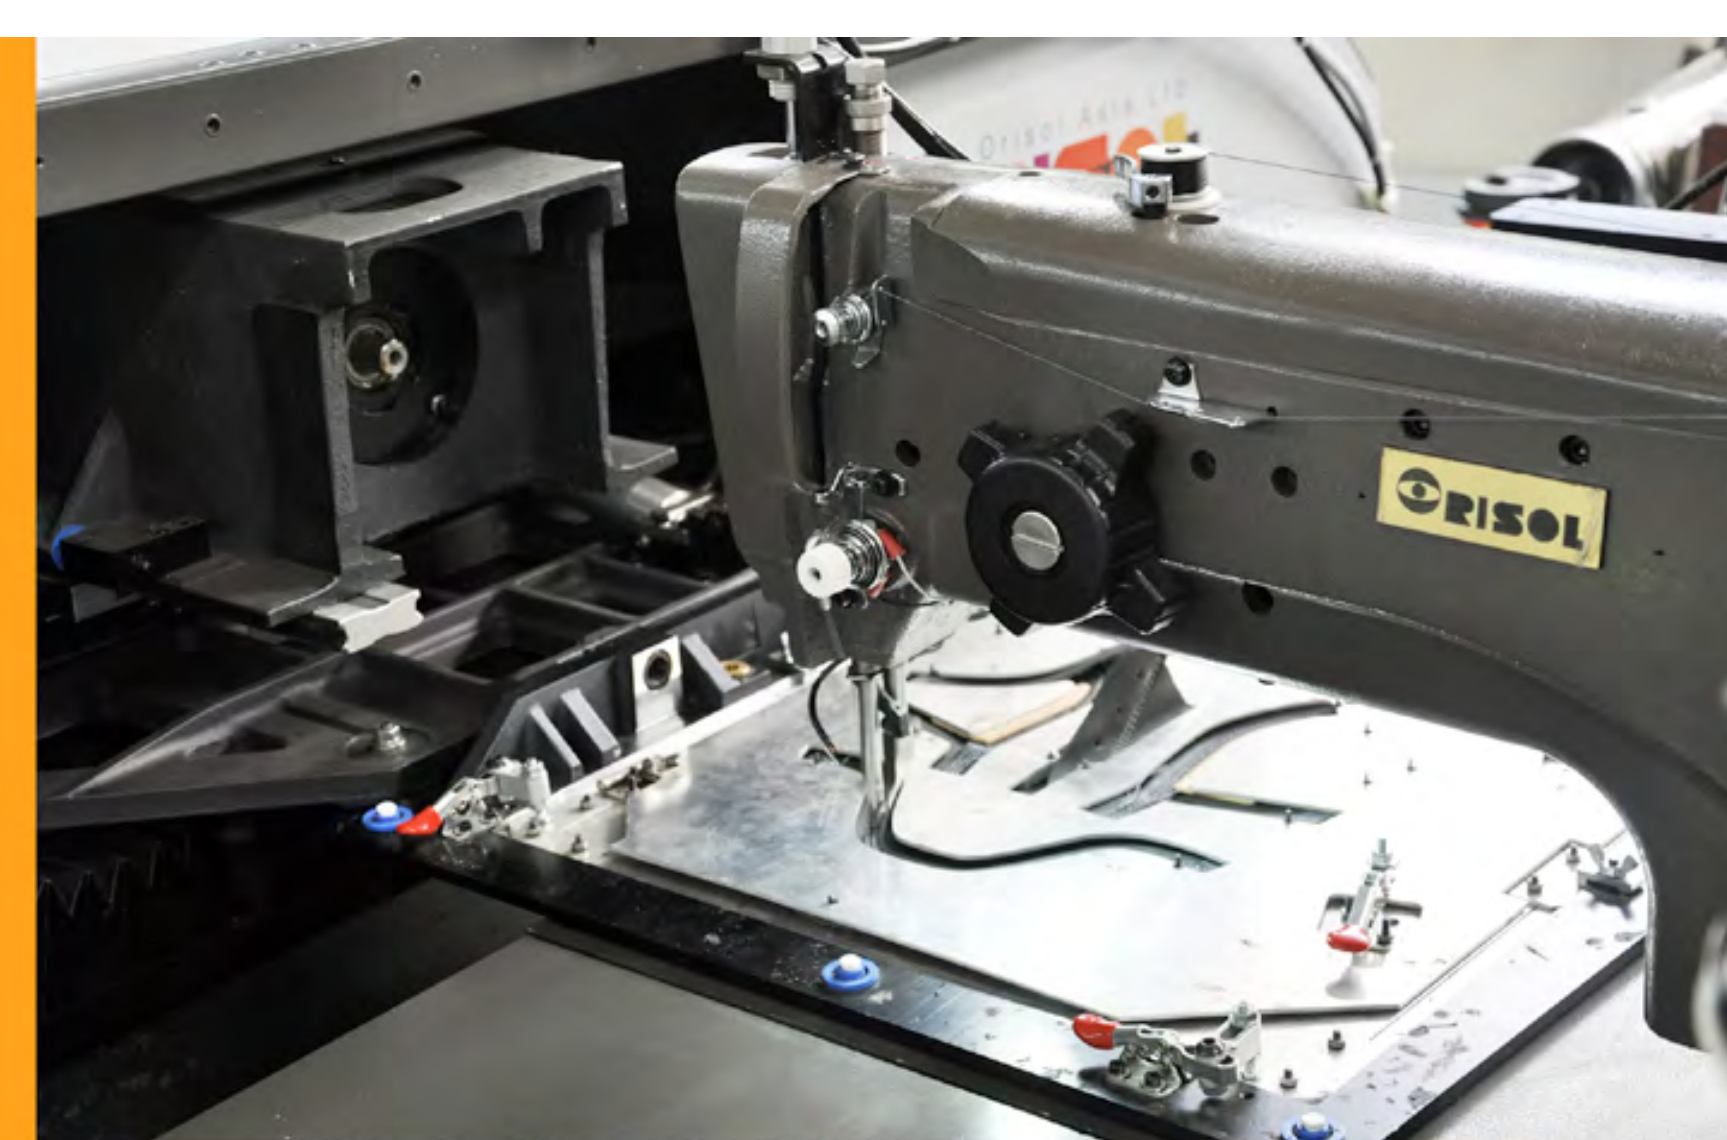

PRODUCTION

**WE STAND OUT IN THE COUNTRY
DUE TO THE HIGH DEMAND
OF OUR PRODUCTS
OF WHICH CURRENTLY
ARE PRODUCED MORE THAN
85,000 PAIRS MONTHLY**

BETWEEN THE DIRECT INJECTION MANUFACTURING SYSTEM

TO CUT AND GLUED We have 3 DESMA machines of "Direct Injection to the Cut imported from Germany as well as the new Orisol Electronics of the latest generation for automatic stitching.