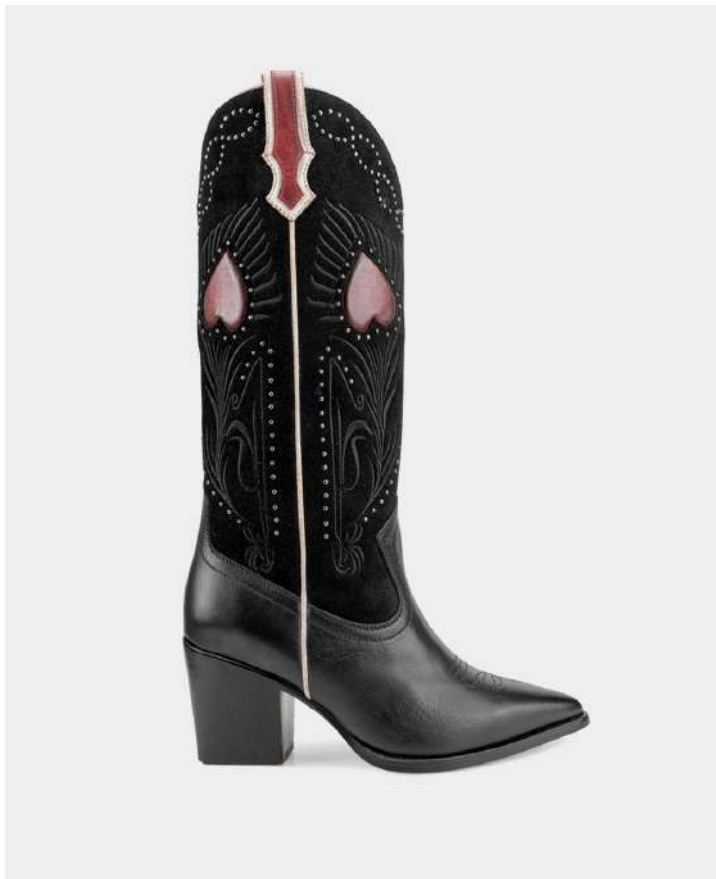

Fiore Black Suede

Upper:	Leather
Outsole:	Leather
Construction :	Cement
Size Range:	MX 3 - 7, US 6 - 10, EUR 36 - 40