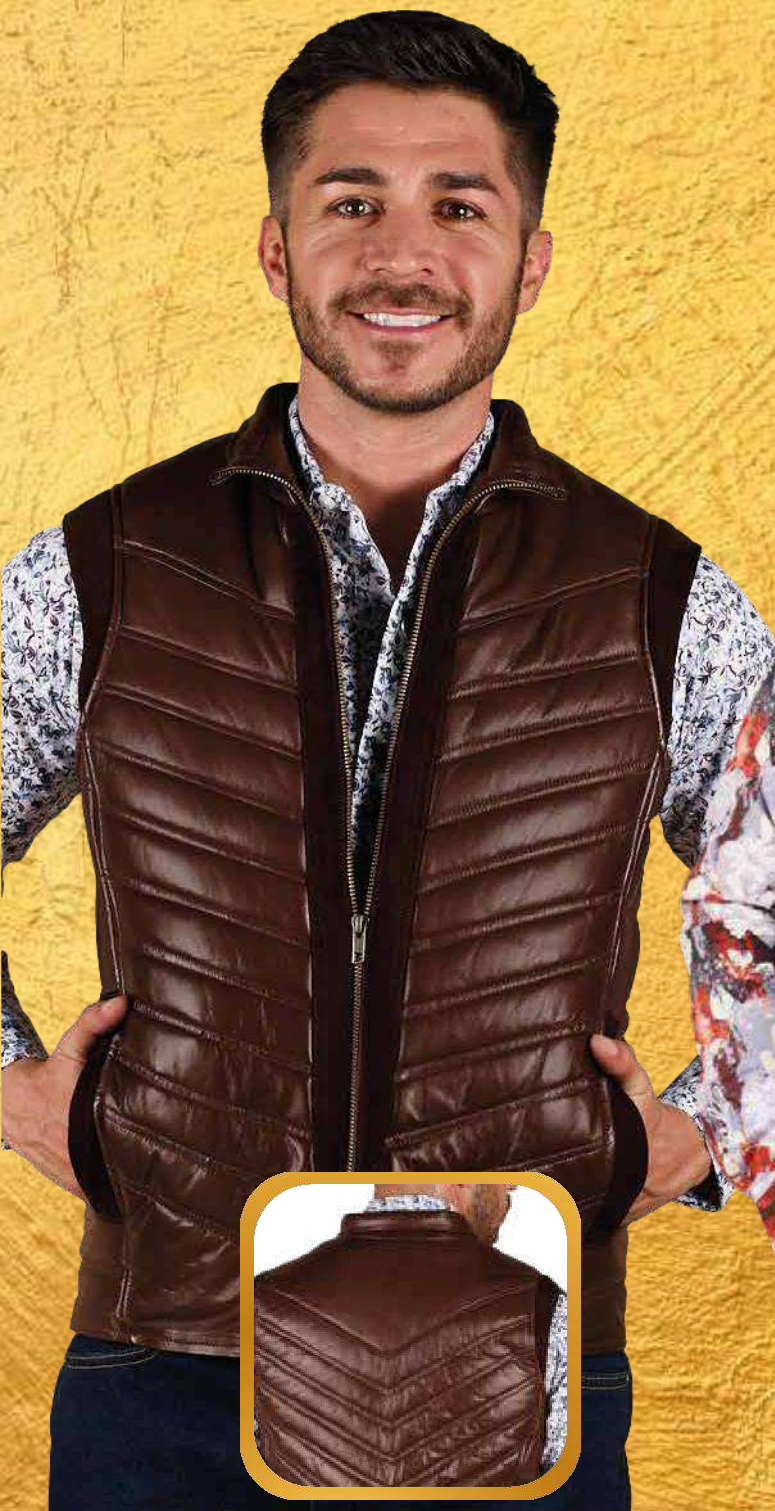

MODEL - BCO-407