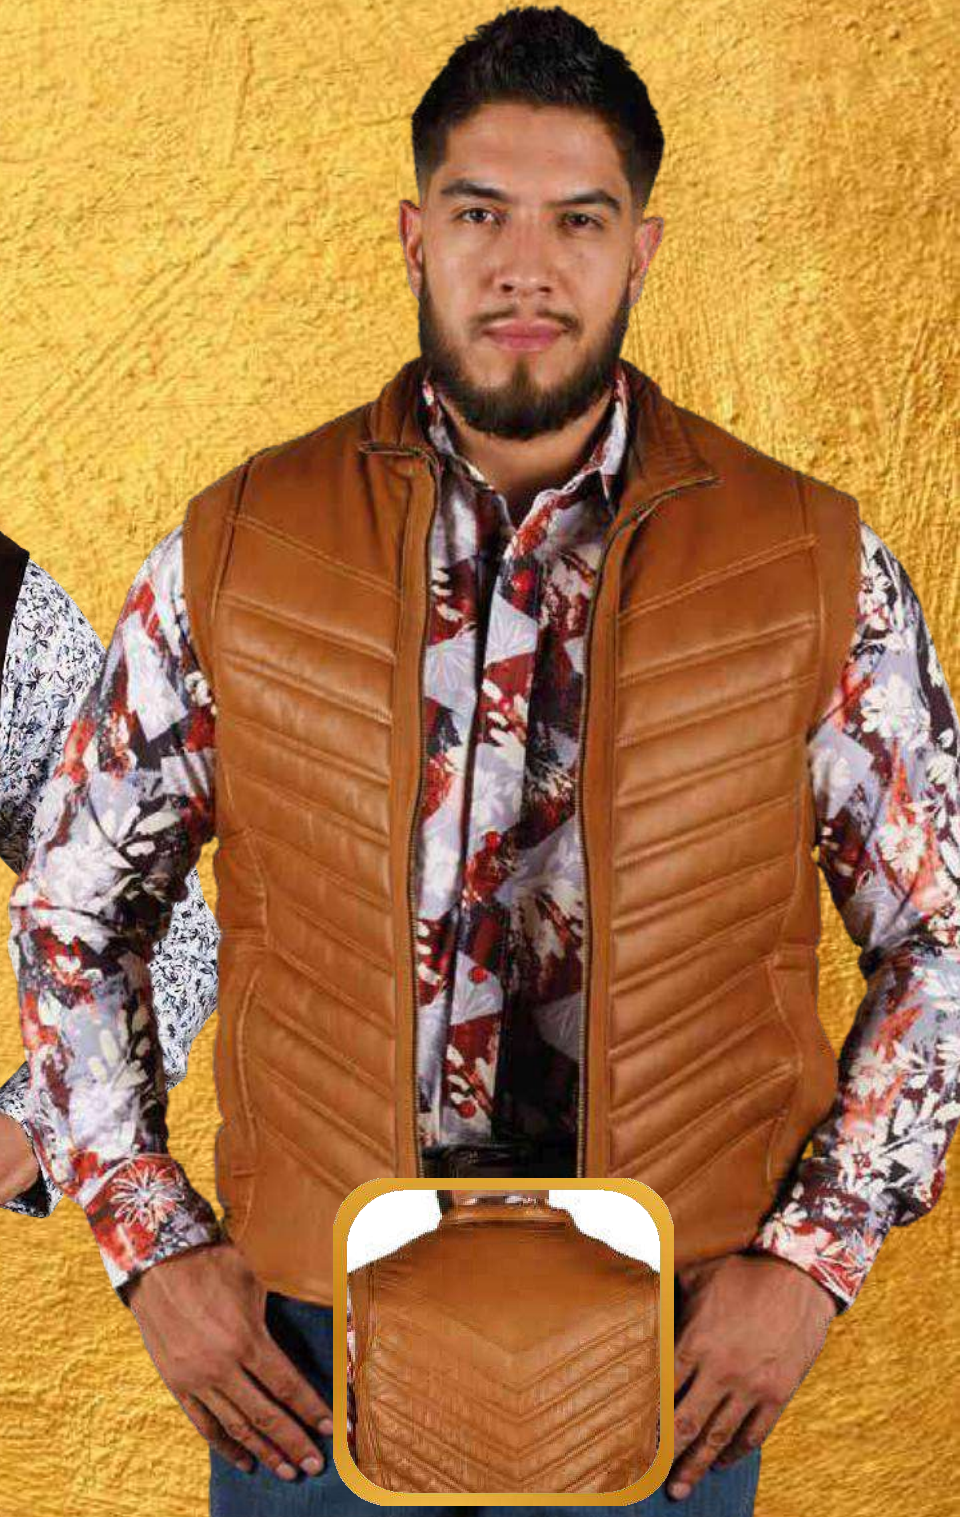

MODEL - BML-407