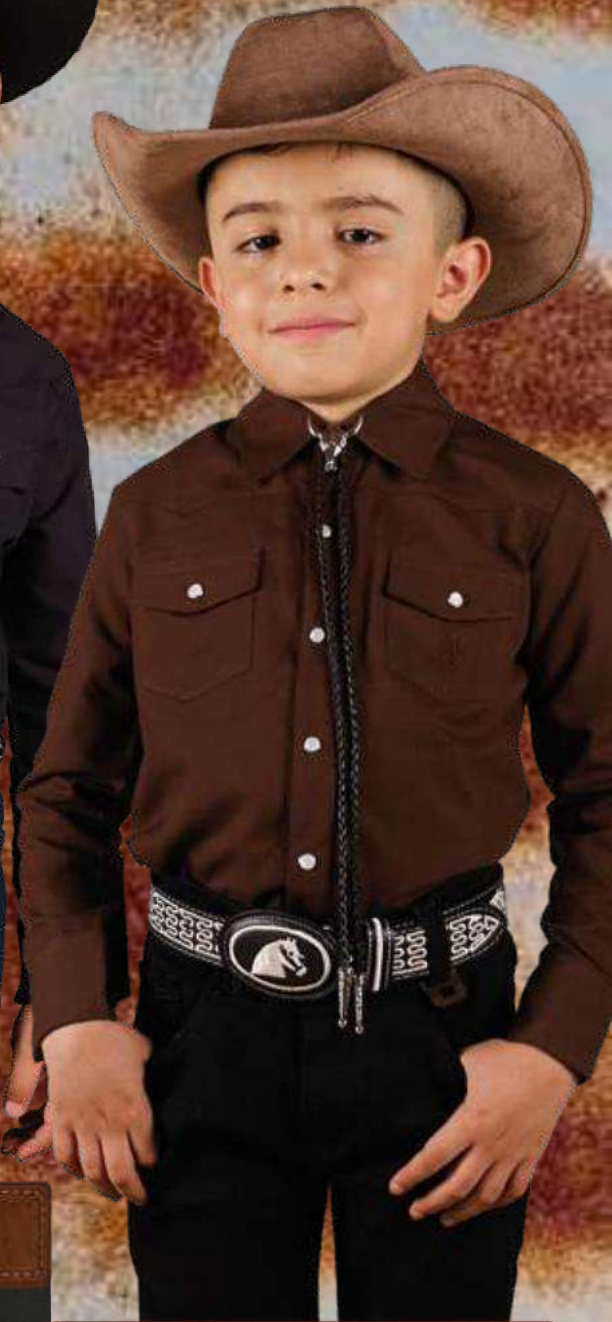

80-200-01-5004

---

**OLD WEST**  
ORIGINAL WESTERN

**JACKETS/VEST**

**MODEL - BCO-123**

**MODEL - BNG-123**

**MODEL - 020-1 NG**

**MODEL - 020-1 CAFÉ**