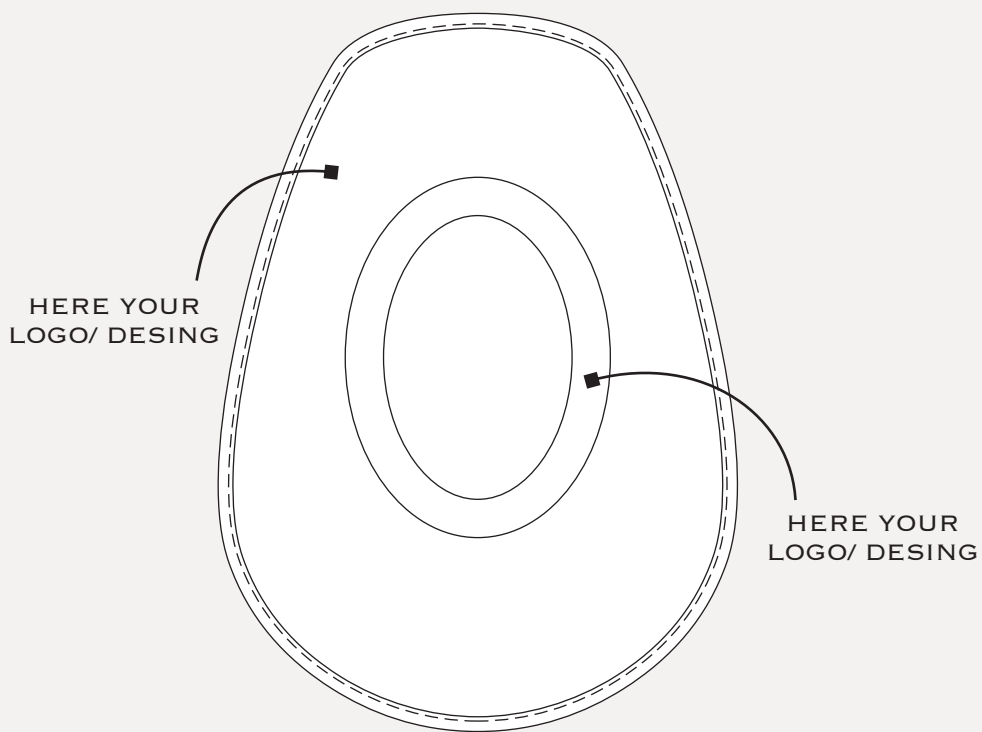

TEXANA

FRONT

INFERIOR VIEW

SIDE VIEW

SIZE
S= 22.2 INCH
M= 22.6 INCH
L= 23 INCH

APRON