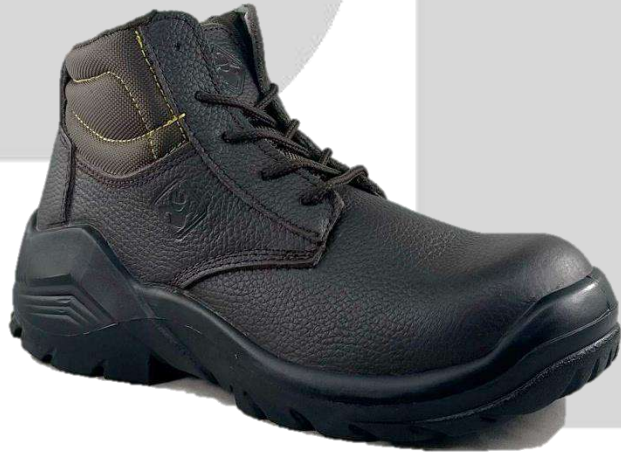

# MODELO 3000

FLOTHER CAFÉ S/ NEUSS

FLOTHER NEGRO S/ NEUSS

SINCE 1963

JPR

CASCO DE  
POLIAMIDA