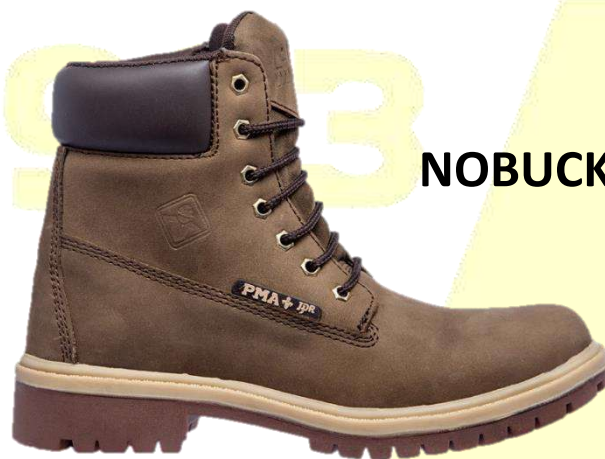

NOBUCK MUSGO S/CHE

SINCE 1913

JPR